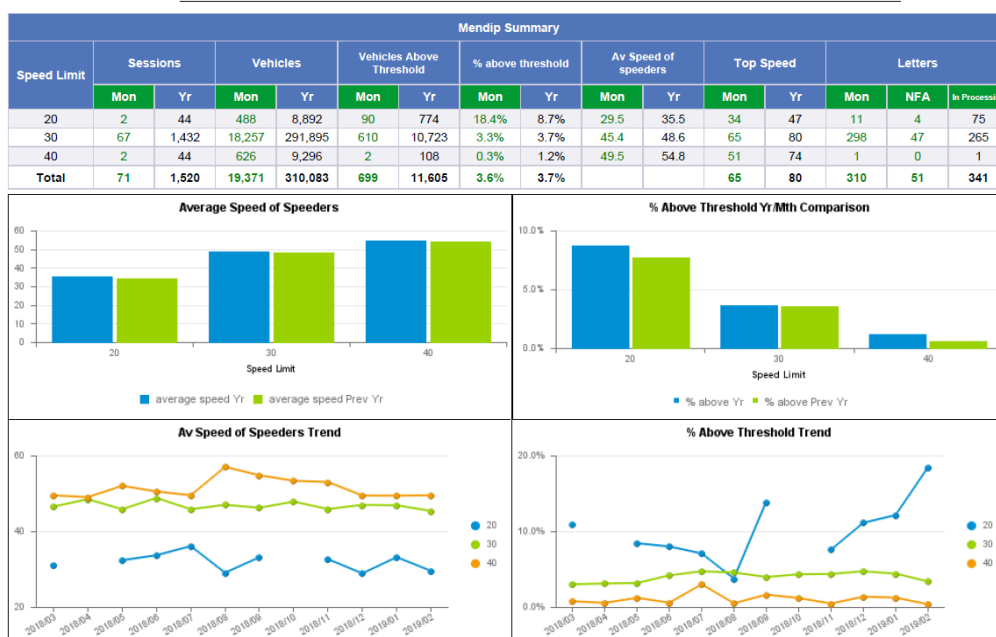

Community SpeedWatch in St Cuthbert Out Parish

Schemes within SCO Parish

Location Code	Location Name	Schema Name
ME2401	Opposite Underwood Quarry	Wookey Hole
ME2402	Holes Lane - Wells side	Wookey Hole
ME2403	Elm Close - B3139	Wookey Hole
ME2404	Wells Holiday Pk - Haybridge	Wookey Hole
ME2405	Easton Church Site	Wookey Hole
ME0501	Two Rivers	Coxley
ME0502	Village Hall	Coxley
ME0503	Glastonbury Road	Coxley
ME0801	Wayside Cottage	East Horrington
ME0802	Farmers Joy	East Horrington
ME0803	Horrington School	East Horrington
ME0804	Golf Club	East Horrington
ME0805	Gilbert Scott Road	East Horrington
ME0701	Main Road	Dulcote

How the Parish Council is helping

Data collection is important as the first step to stopping speeding through villages. It enables resources to be targeted for more effective use. The Parish Council assist in the collection and dissemination of this data, see below for latest data showing speeding levels in Mendip to February 2019.

Community SpeedWatch Monthly Report Sessions up to February 2019